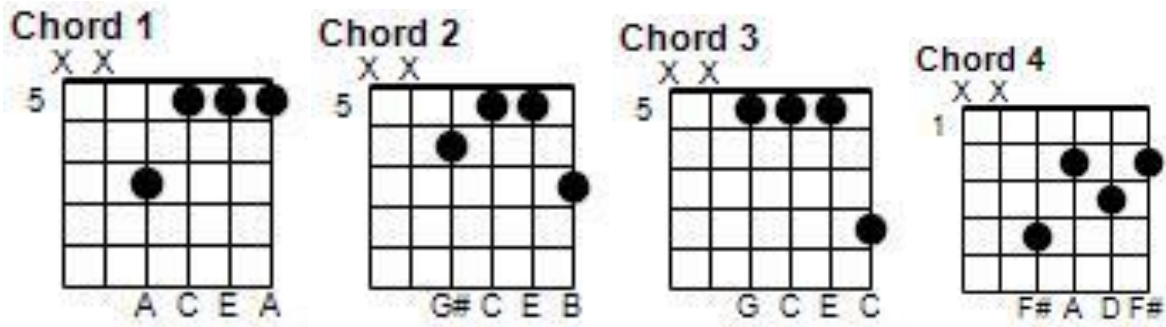

# Stairway Chord Sheet

Start with Thumb on D, 1 on G, 2 on B, 3 on high E

Fingerings:

T 1 2 3

T&3 2 1 3

T&3 2 1 3

T&3 2 1 3

T&3 2 1 2 (pause) 3 2 1

Move thumb to A string

Strum A, G, B strings together

Chords: G Am Am

Then 0 (slide) 8 7 on A string

Repeat All

2<sup>nd</sup> time add 0 2 walkup on A string