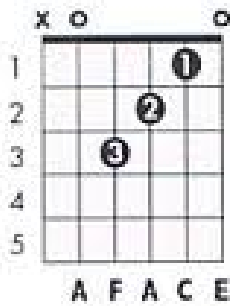

# Stairway Chord Sheet

Start with Thumb on D, 1 on G, 2 on B, 3 on high E

Fingerings:

T 1 2 3

T&3 2 1 3

T&3 2 1 3

T&3 2 1 3

T&3 2 1 2 (pause) 3 2 1

Move thumb to A string

Strum A, G, B strings together

Chords: G Am Am

Then 0 (slide) 8 7 on A string

Repeat All

2<sup>nd</sup> time add 0 2 walkup on A string